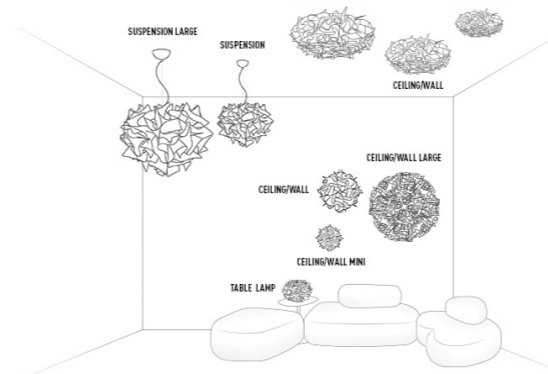

VELI CEILING WALL

design by Adriano Rachele

Compendium page 140

PRODUCT	SIZE	COLOUR	CODE
CEILING-WALL LAMP LARGE Bulbs E27: 3 X 12W LED Filament Made of: Opalflex® / Lentiflex® / Goldflex® / Steelflex® / Copperflex® With: MagneticSystem® Weight: net Kg 2,95 - gross Kg 6,10 Package: 80 x 80 x h25cm CE IP 20		OPAL	VEL78PLF0003W_000
		PLUM	VEL78PLF0003H_000
		CHARCOAL	VEL78PLF0003N_000
		PRISMA	VEL78PLF0003LE000
		GOLD	VEL78PLF0003O_000
		SILVER	VEL78PLF0003S_000
COPPER	VEL78PLF0003RA000		
CEILING-WALL LAMP MEDIUM Bulbs E27: 2 X 12W LED Filament Made of: Opalflex® / Lentiflex® / Goldflex® / Steelflex® / Copperflex® With: MagneticSystem® Weight: net Kg 1,35 - gross Kg 3,00 Package: 54 x 54 x h22cm CE IP 20		OPAL	VEL78PLF0002W_000
		PLUM	VEL78PLF0002H_000
		CHARCOAL	VEL78PLF0002N_000
		CHILLI	VEL78PLF0002R_000
		CELESTE	VEL78PLF0002D_000
		RUSSET	VEL78PLF0002Q_000
		PRISMA	VEL78PLF0002LE000
		GOLD	VEL78PLF0002O_000
		SILVER	VEL78PLF0002S_000
		COPPER	VEL78PLF0002RA000

PRODUCT	SIZE	COLOUR	CODE
CEILING-WALL LAMP MINI Bulbs E14: 1 X 6W LED Filament Made of: Opalflex® / Lentiflex® / Goldflex® / Steelflex® / Copperflex® With: MagneticSystem® Weight: net Kg 0,60 - gross Kg 1,10 Package: 36 x 38 x h15cm CE IP 20		OPAL	VEL78PLF0001W_000
		PLUM	VEL78PLF0001H_000
		CHARCOAL	VEL78PLF0001N_000
		PRISMA	VEL78PLF0001LE000
		GOLD	VEL78PLF0001O_000
		SILVER	VEL78PLF0001S_000
COPPER	VEL78PLF0001RA000		

VELI ENTIRE COLLECTION

ENERGY CLASS

This luminaire is compatible with bulbs of the energy classes:

SLAMP: VELI CEILING

874/2012